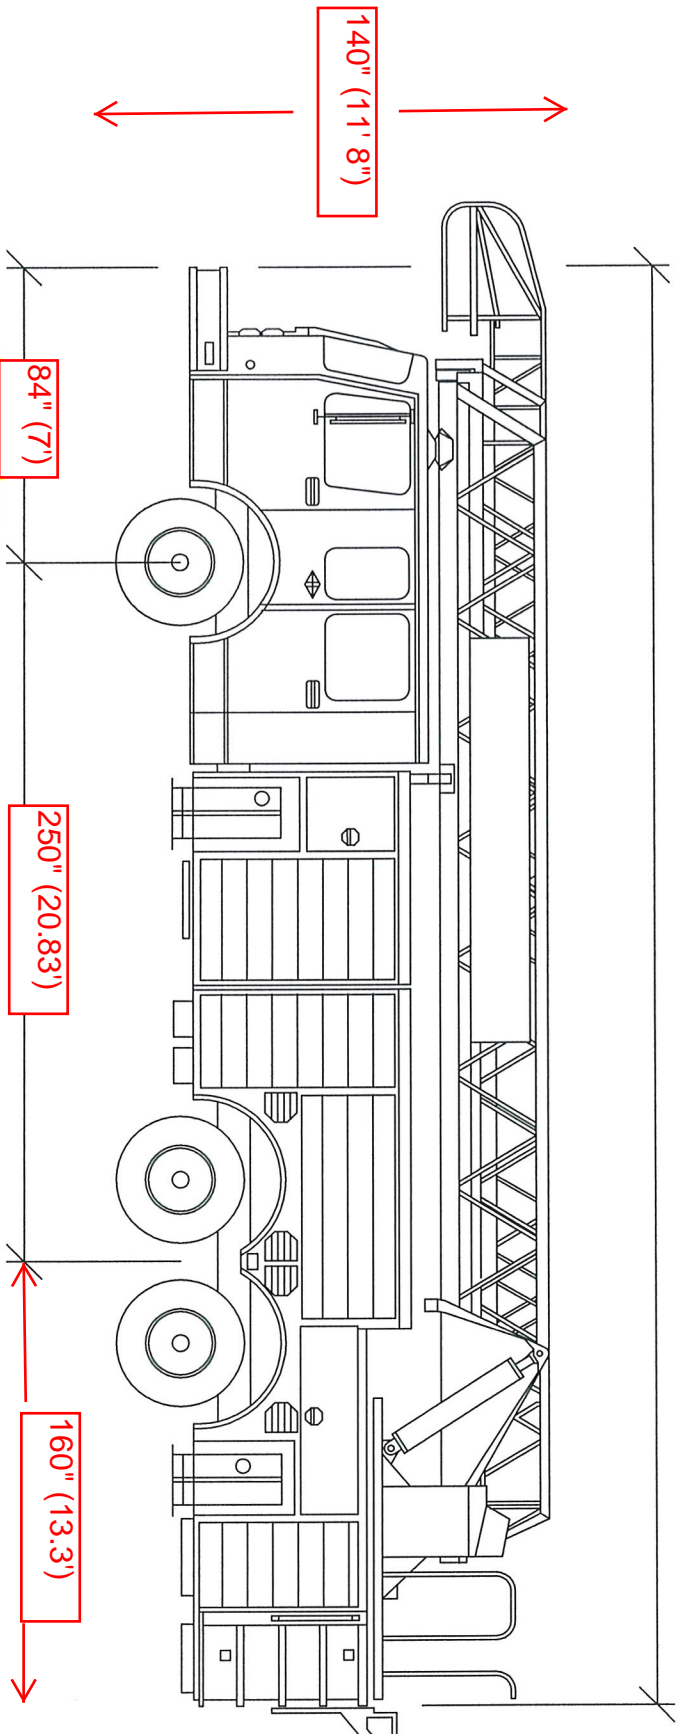

505" (42' 1")

CASTLE ROCK feet

Width : 8.33

Track : 8.33

Lock to Lock Time : 6.00

Steering Angle : 36.80

CASTLE ROCK FIRE
Outside Turning Radius = 40'7"
Inside Turning Radius = 30'
Curb to Curb = 41'1"
Wall to Wall = 44'2"